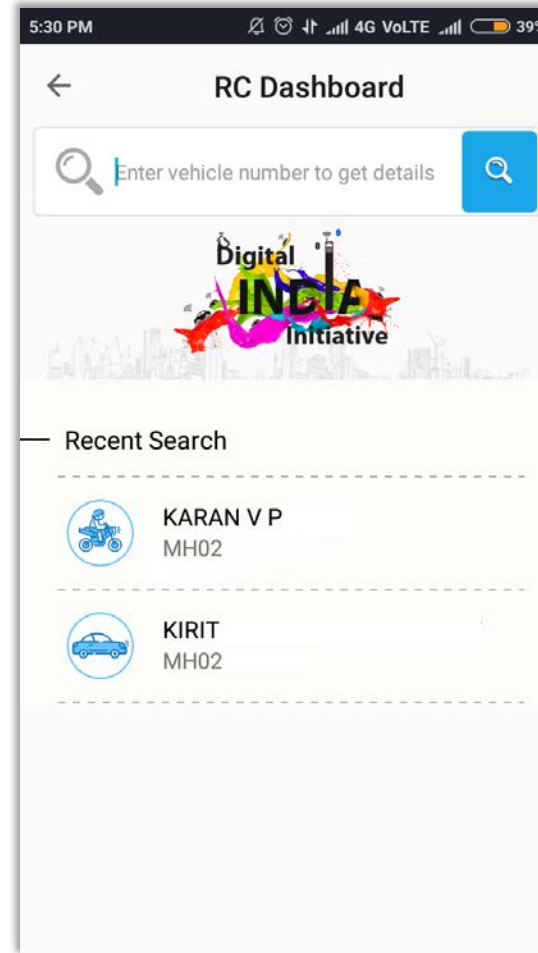

User account dashboard is available

“Get RC Information” to search and view RC information

“Get DL Information” to search and view DL information

View “RC Dashboard” to see, share and receive RCs, and view list of shared & received RCs

View “DL Dashboard” to see, share and receive DLs, and view list of shared & received DLs

“Terms of Use” and “About” sections for purpose of full disclosure

“Logout” option to switch users

Search Function for Viewing RC and DL Records

Search functionality to look up RC and DL records. Upon tapping the search box, the application takes the user to **RC or DL dashboard**, as per user requirement.

Search Function - Add to RC Dashboard

Get RC Information

To search and view RC information

Get DL Information

To search and view DL information

RC Dashboard (1/3)

To see, share and receive RCs, and view list of previously shared & received RCs

User may tap on **share** or **delete** buttons to take action of choice.