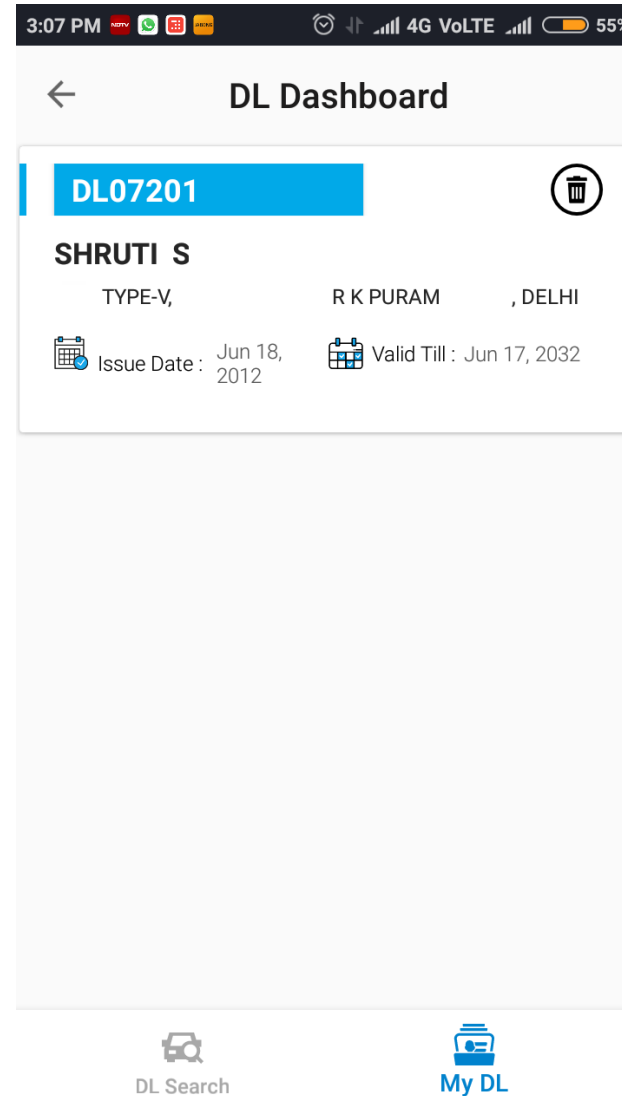

DL Dashboard (1/2)

To see, share and receive DLs, and view list of previously shared & received DLs

Tap to load and view

DL Dashboard - Generating QR Code (2/2)

The End