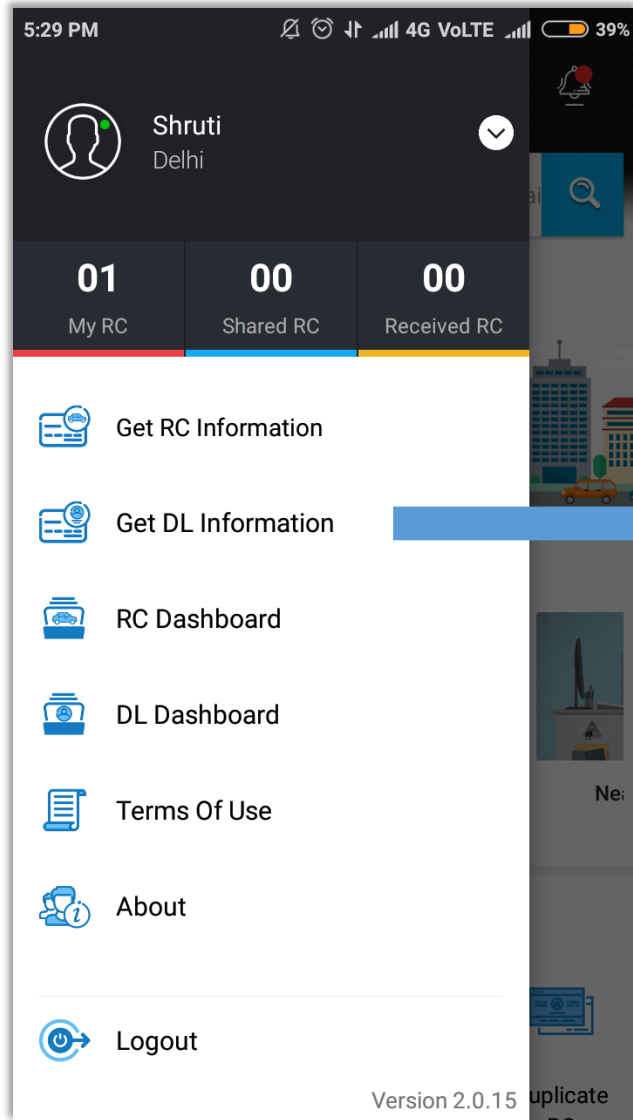

View “DL Dashboard” to see, share and receive DLs, and view list of shared & received DLs

“Terms of Use” and “About” sections for purpose of full disclosure

“Logout” option to switch users

Search Function for Viewing RC and DL Records

Search functionality to look up RC and DL records. Upon tapping the search box, the application takes the user to **RC or DL dashboard**, as per user requirement.

Search Function - Add to RC Dashboard

Get RC Information

To search and view RC information

Get DL Information

To search and view DL information

RC Dashboard (1/3)

To see, share and receive RCs, and view list of previously shared & received RCs

User may tap on **share** or **delete** buttons to take action of choice.

Share button allows user to send RC to any contact.

Delete button allows user to delete records of previously search RCs.

RC Dashboard - Share RC (2/3)

5:31 PM 4G VoLTE 39%

Share RC

MH02D

80804

Select Duration