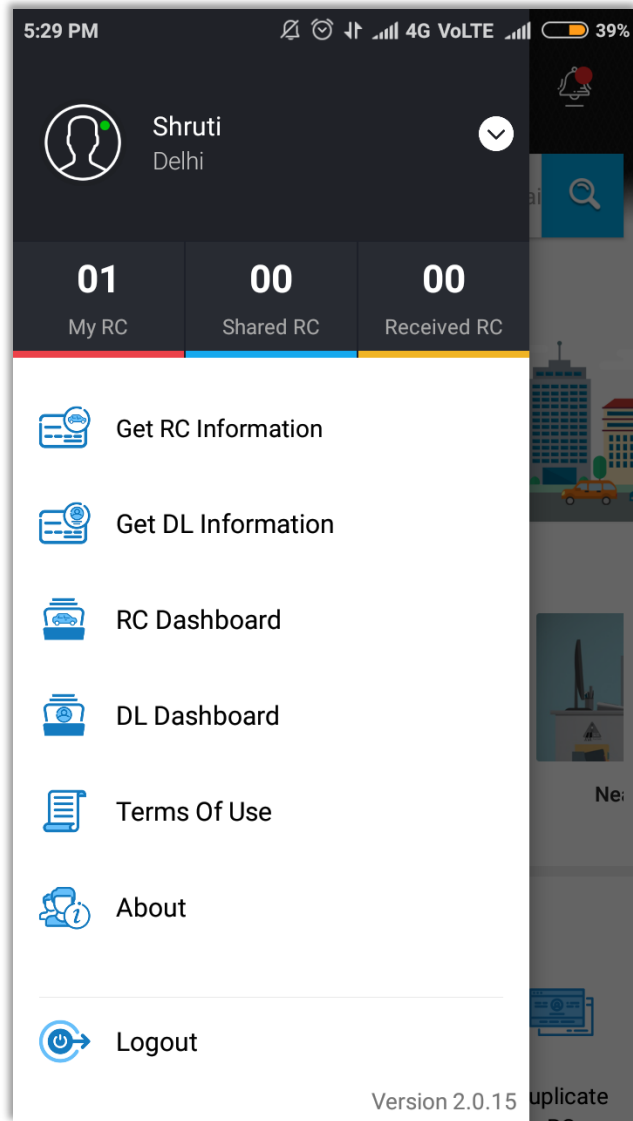

1:54 PM 4G VoLTE 82%

Sign In

For all functionality

- Get RC Information
- Get DL Information
- Terms Of Use
- About

Version 2.0.15 Duplicate

Blank User Account side panel before Logging in

User Account and Functions - post Login

User account dashboard is available

“Get RC Information” to search and view RC information

“Get DL Information” to search and view DL information

View “RC Dashboard” to see, share and receive RCs, and view list of shared & received RCs

View “DL Dashboard” to see, share and receive DLs, and view list of shared & received DLs

“Terms of Use” and “About” sections for purpose of full disclosure

“Logout” option to switch users

Search Function for Viewing RC and DL Records