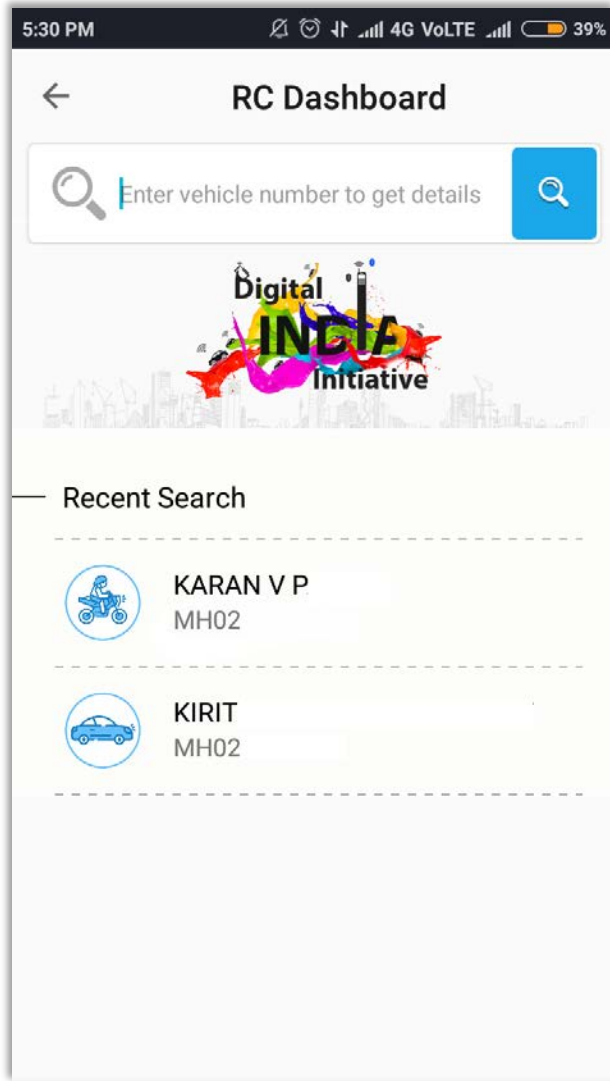

User account dashboard is available

“Get RC Information” to search and view RC information

“Get DL Information” to search and view DL information

View “RC Dashboard” to see, share and receive RCs, and view list of shared & received RCs

View “DL Dashboard” to see, share and receive DLs, and view list of shared & received DLs

“Terms of Use” and “About” sections for purpose of full disclosure

“Logout” option to switch users

Search Function for Viewing RC and DL Records

Search functionality to look up RC and DL records. Upon tapping the search box, the application takes the user to **RC or DL dashboard**, as per user requirement.

Search Function - Add to RC Dashboard

Get RC Information

To search and view RC information

Get DL Information

To search and view DL information

RC Dashboard (1/3)

To see, share and receive RCs, and view list of previously shared & received RCs

User may tap on **share** or **delete** buttons to take action of choice.