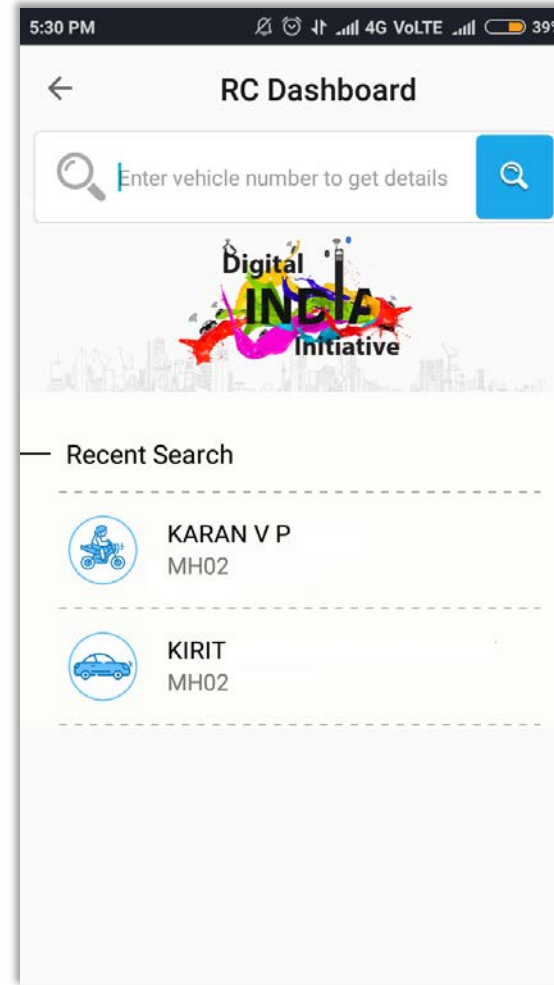

User account dashboard is available

“Get RC Information” to search and view RC information

“Get DL Information” to search and view DL information

View “RC Dashboard” to see, share and receive RCs, and view list of shared & received RCs

View “DL Dashboard” to see, share and receive DLs, and view list of shared & received DLs

“Terms of Use” and “About” sections for purpose of full disclosure

“Logout” option to switch users

Search Function for Viewing RC and DL Records

Search functionality to look up RC and DL records. Upon tapping the search box, the application takes the user to **RC or DL dashboard**, as per user requirement.

Search Function - Add to RC Dashboard

Get RC Information

To search and view RC information

Get DL Information

To search and view DL information

RC Dashboard (1/3)

To see, share and receive RCs, and view list of previously shared & received RCs

User may tap on **share** or **delete** buttons to take action of choice.