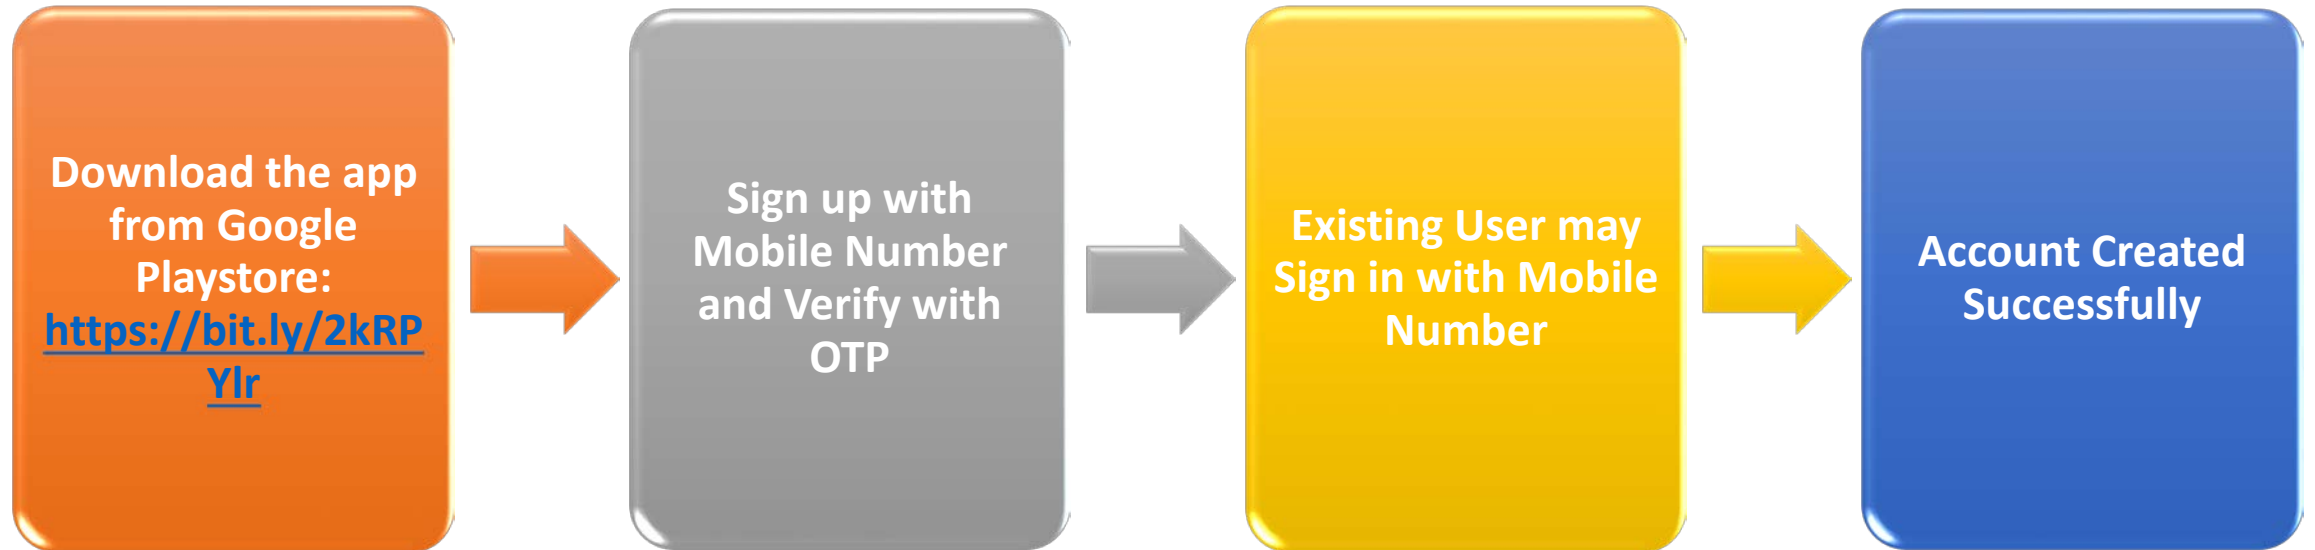

mParivahan

mParivahan Mobile Application

Maharashtra Motor Vehicles Department

mParivahan Account Creation Process

Sign Up Process - New User

3:10 PM 4G VoLTE 77%

← Sign Up

Your Phone
+91 7507647825 ×

Sign up with your mobile number.

Continue

Already have an account ? [Sign In](#)

3:05 PM 4G VoLTE 77%

← Sign Up

Terms & Conditions

I hereby state that , I have no objection in authenticating myself with mobile number based authentication system and consent to providing my mobile number and One Time Pin (OTP) data for the purposes of registering with mParivahan mobile app.