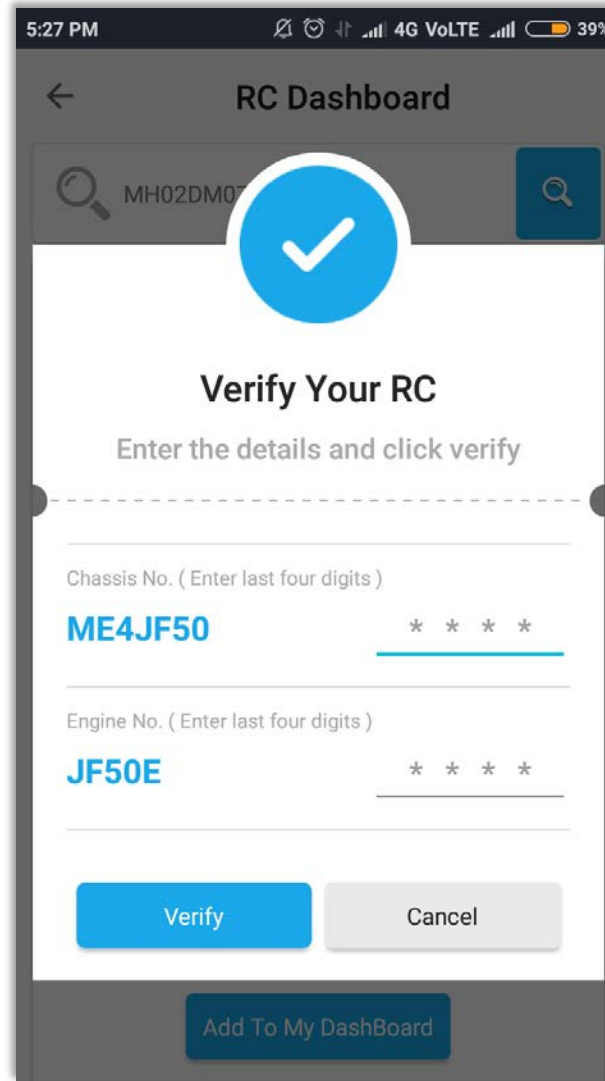

User account dashboard is available

“Get RC Information” to search and view RC information

“Get DL Information” to search and view DL information

View “RC Dashboard” to see, share and receive RCs, and view list of shared & received RCs

View “DL Dashboard” to see, share and receive DLs, and view list of shared & received DLs

“Terms of Use” and “About” sections for purpose of full disclosure

“Logout” option to switch users

Search Function for Viewing RC and DL Records

Search functionality to look up RC and DL records. Upon tapping the search box, the application takes the user to **RC or DL dashboard**, as per user requirement.

Search Function - Add to RC Dashboard

Get RC Information

To search and view RC information

Get DL Information

To search and view DL information

RC Dashboard (1/3)

To see, share and receive RCs, and view list of previously shared & received RCs

User may tap on **share** or **delete** buttons to take action of choice.