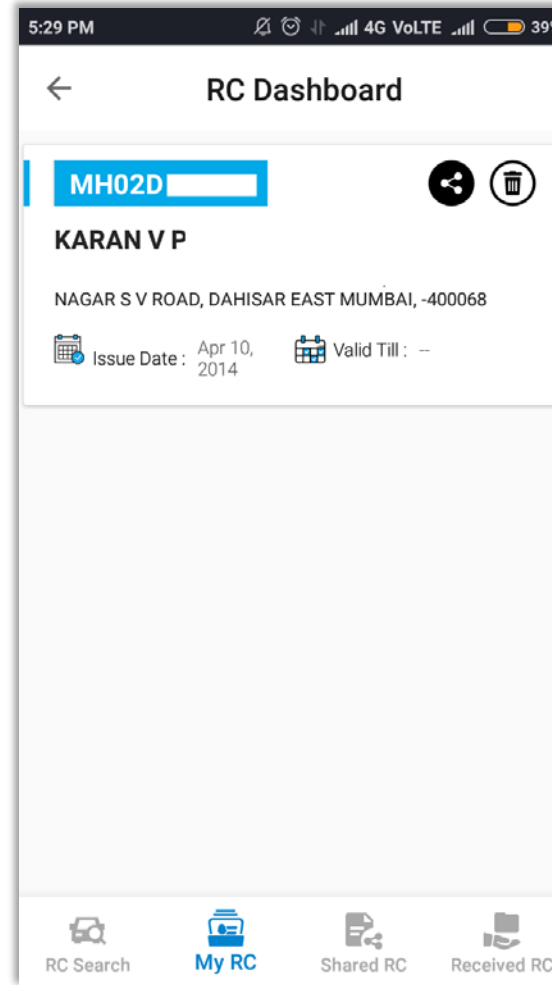

Search functionality to look up RC and DL records. Upon tapping the search box, the application takes the user to **RC or DL dashboard**, as per user requirement.

Search Function - Add to RC Dashboard

Get RC Information

To search and view RC information

Get DL Information

To search and view DL information

RC Dashboard (1/3)

To see, share and receive RCs, and view list of previously shared & received RCs

User may tap on **share** or **delete** buttons to take action of choice.

Share button allows user to send RC to any contact.

Delete button allows user to delete records of previously search RCs.

RC Dashboard - Share RC (2/3)

5:31 PM 4G VoLTE 39%

Share RC

MH02D

80804

Select Duration