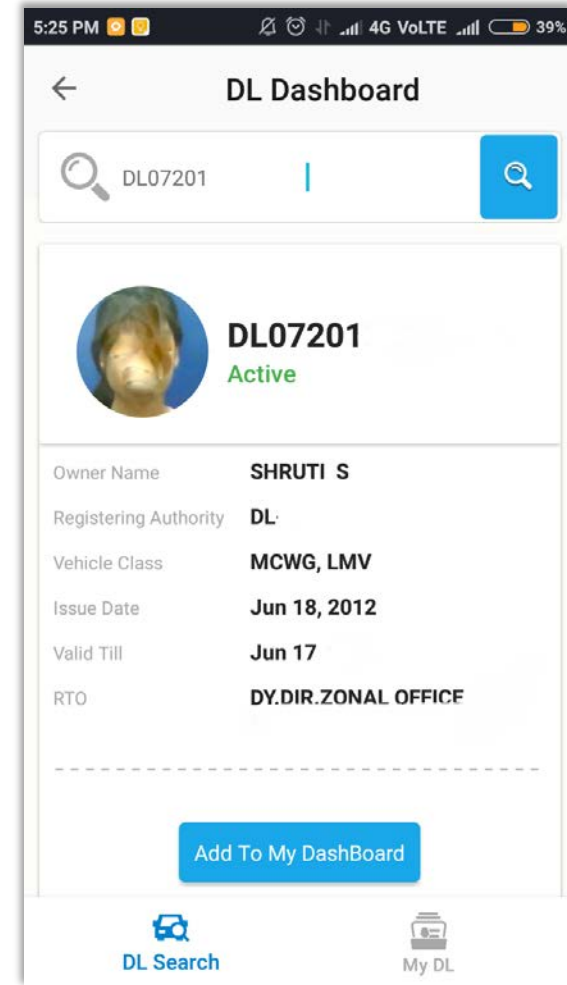

User account dashboard is available

“Get RC Information” to search and view RC information

“Get DL Information” to search and view DL information

View “RC Dashboard” to see, share and receive RCs, and view list of shared & received RCs

View “DL Dashboard” to see, share and receive DLs, and view list of shared & received DLs

“Terms of Use” and “About” sections for purpose of full disclosure

“Logout” option to switch users

Search Function for Viewing RC and DL Records

Search functionality to look up RC and DL records. Upon tapping the search box, the application takes the user to **RC or DL dashboard**, as per user requirement.

Search Function - Add to RC Dashboard

Get RC Information

To search and view RC information

Get DL Information

To search and view DL information

RC Dashboard (1/3)

To see, share and receive RCs, and view list of previously shared & received RCs

User may tap on **share** or **delete** buttons to take action of choice.