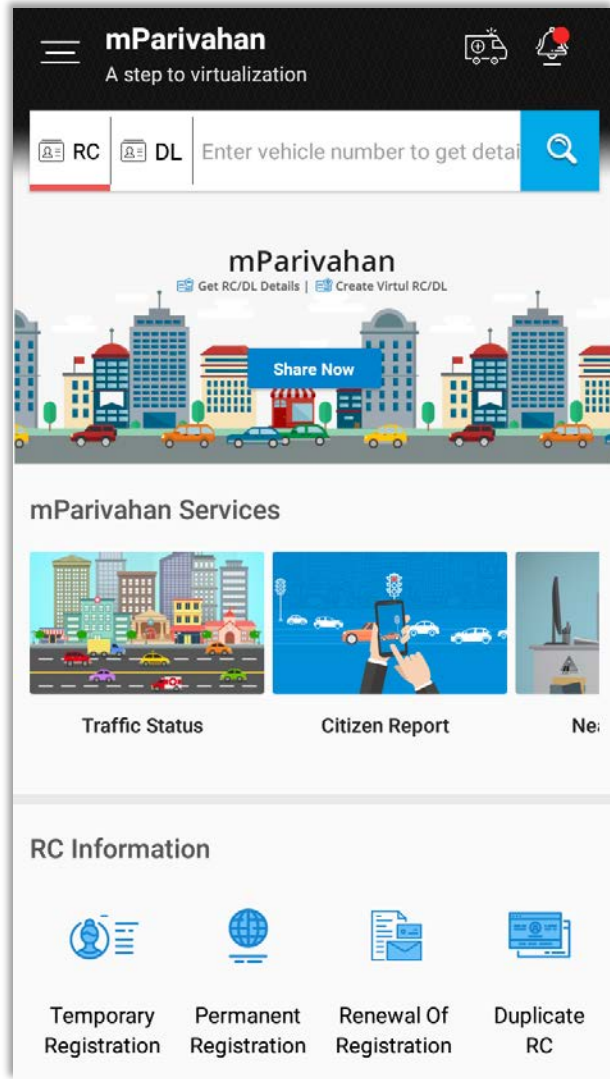

1:54 PM 4G VoLTE 82%

Sign In

For all functionality

- Get RC Information
- Get DL Information
- Terms Of Use
- About

Version 2.0.15 Duplicate

Blank User Account side panel before Logging in

User Account and Functions - post Login

User account dashboard is available

“Get RC Information” to search and view RC information

“Get DL Information” to search and view DL information

View “RC Dashboard” to see, share and receive RCs, and view list of shared & received RCs

View “DL Dashboard” to see, share and receive DLs, and view list of shared & received DLs

“Terms of Use” and “About” sections for purpose of full disclosure

“Logout” option to switch users

Search Function for Viewing RC and DL Records