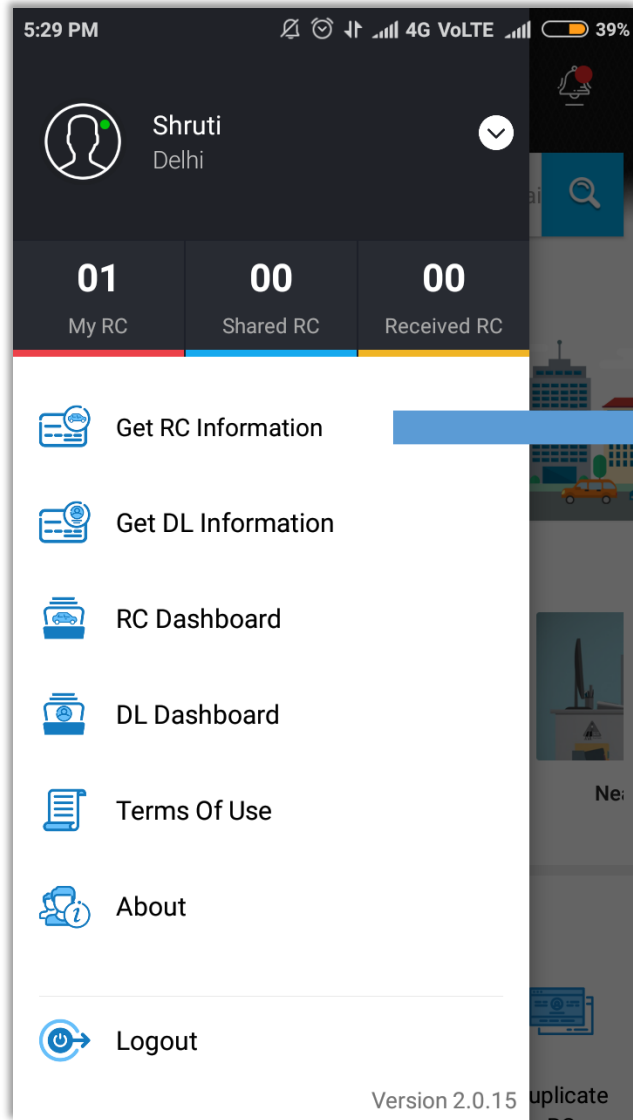

User account dashboard is available

“Get RC Information” to search and view RC information

“Get DL Information” to search and view DL information

View “RC Dashboard” to see, share and receive RCs, and view list of shared & received RCs

View “DL Dashboard” to see, share and receive DLs, and view list of shared & received DLs

“Terms of Use” and “About” sections for purpose of full disclosure

“Logout” option to switch users

Search Function for Viewing RC and DL Records

Search functionality to look up RC and DL records. Upon tapping the search box, the application takes the user to **RC or DL dashboard**, as per user requirement.

Search Function - Add to RC Dashboard

Get RC Information

To search and view RC information

Get DL Information

To search and view DL information

RC Dashboard (1/3)

To see, share and receive RCs, and view list of previously shared & received RCs

User may tap on **share** or **delete** buttons to take action of choice.