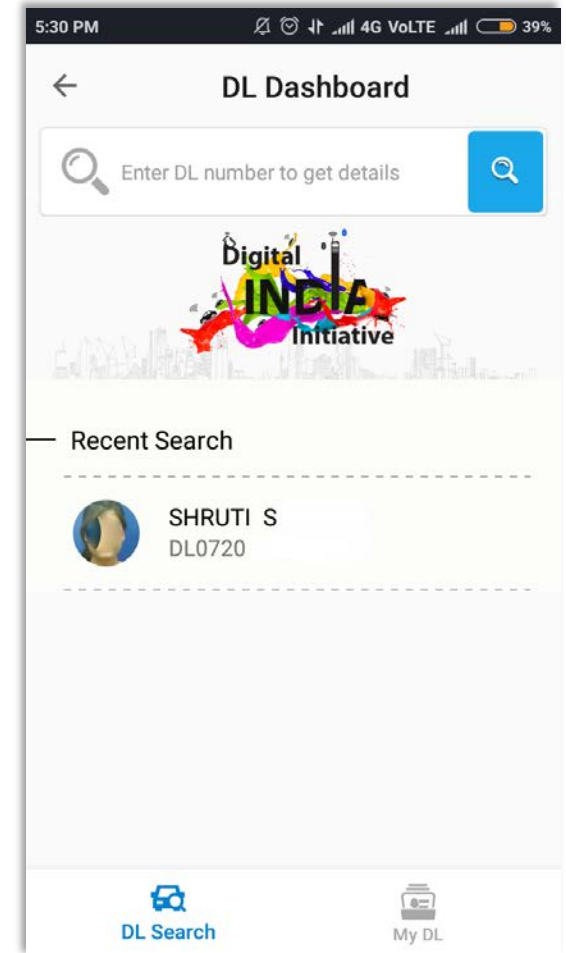

User account dashboard is available

“Get RC Information” to search and view RC information

“Get DL Information” to search and view DL information

View “RC Dashboard” to see, share and receive RCs, and view list of shared & received RCs

View “DL Dashboard” to see, share and receive DLs, and view list of shared & received DLs

“Terms of Use” and “About” sections for purpose of full disclosure

“Logout” option to switch users

Search Function for Viewing RC and DL Records

Search functionality to look up RC and DL records. Upon tapping the search box, the application takes the user to **RC or DL dashboard**, as per user requirement.

Search Function - Add to RC Dashboard

Get RC Information

To search and view RC information

Get DL Information

To search and view DL information

RC Dashboard (1/3)

To see, share and receive RCs, and view list of previously shared & received RCs

User may tap on **share** or **delete** buttons to take action of choice.