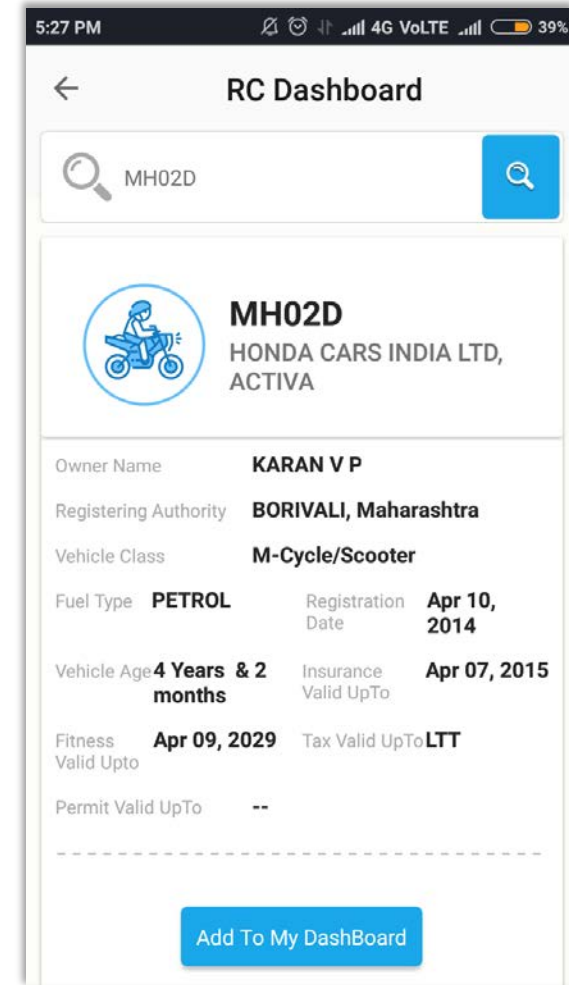

View “DL Dashboard” to see, share and receive DLs, and view list of shared & received DLs

“Terms of Use” and “About” sections for purpose of full disclosure

“Logout” option to switch users

Search Function for Viewing RC and DL Records

Search functionality to look up RC and DL records. Upon tapping the search box, the application takes the user to **RC or DL dashboard**, as per user requirement.

Search Function - Add to RC Dashboard

Get RC Information

To search and view RC information

Get DL Information

To search and view DL information

RC Dashboard (1/3)

To see, share and receive RCs, and view list of previously shared & received RCs

User may tap on **share** or **delete** buttons to take action of choice.