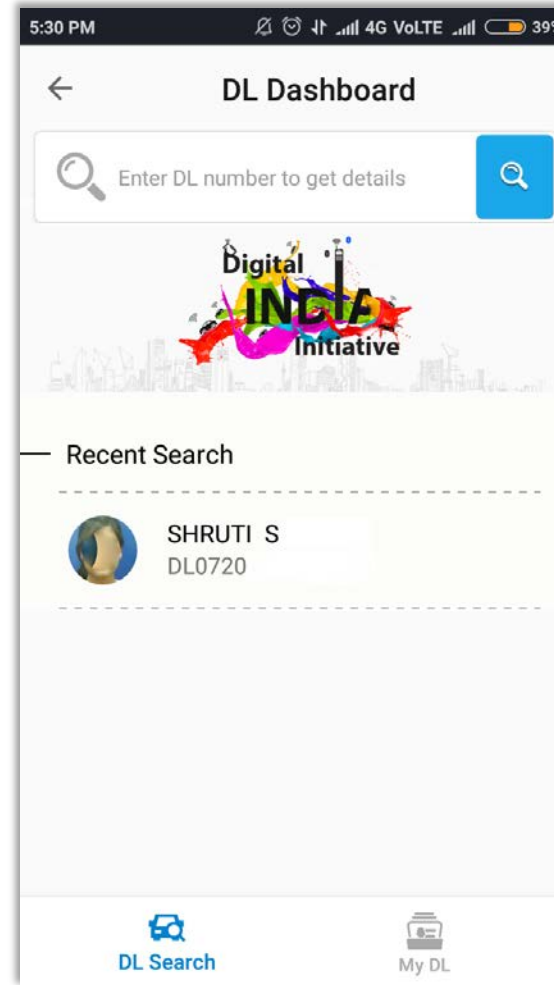

User account dashboard is available

“Get RC Information” to search and view RC information

“Get DL Information” to search and view DL information

View “RC Dashboard” to see, share and receive RCs, and view list of shared & received RCs

View “DL Dashboard” to see, share and receive DLs, and view list of shared & received DLs

“Terms of Use” and “About” sections for purpose of full disclosure

“Logout” option to switch users

Search Function for Viewing RC and DL Records

Search functionality to look up RC and DL records. Upon tapping the search box, the application takes the user to **RC or DL dashboard**, as per user requirement.

Search Function - Add to RC Dashboard

Get RC Information

To search and view RC information

Get DL Information

To search and view DL information

RC Dashboard (1/3)

To see, share and receive RCs, and view list of previously shared & received RCs

User may tap on **share** or **delete** buttons to take action of choice.