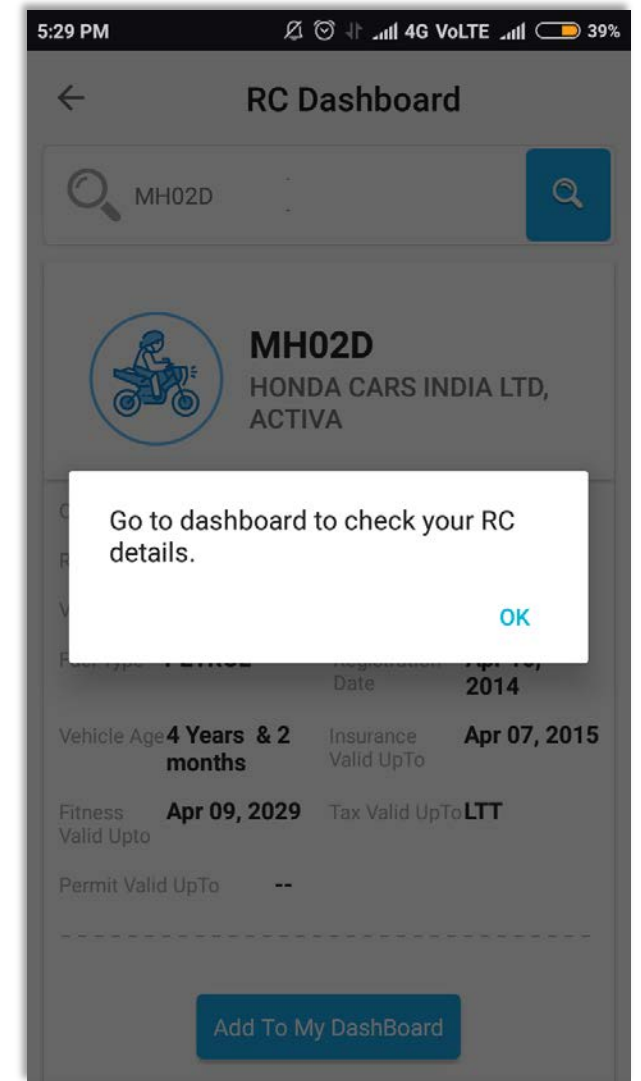

User account dashboard is available

“Get RC Information” to search and view RC information

“Get DL Information” to search and view DL information

View “RC Dashboard” to see, share and receive RCs, and view list of shared & received RCs

View “DL Dashboard” to see, share and receive DLs, and view list of shared & received DLs

“Terms of Use” and “About” sections for purpose of full disclosure

“Logout” option to switch users

Search Function for Viewing RC and DL Records

Search functionality to look up RC and DL records. Upon tapping the search box, the application takes the user to **RC or DL dashboard**, as per user requirement.

Search Function - Add to RC Dashboard

Get RC Information

To search and view RC information

Get DL Information

To search and view DL information

RC Dashboard (1/3)

To see, share and receive RCs, and view list of previously shared & received RCs

User may tap on **share** or **delete** buttons to take action of choice.