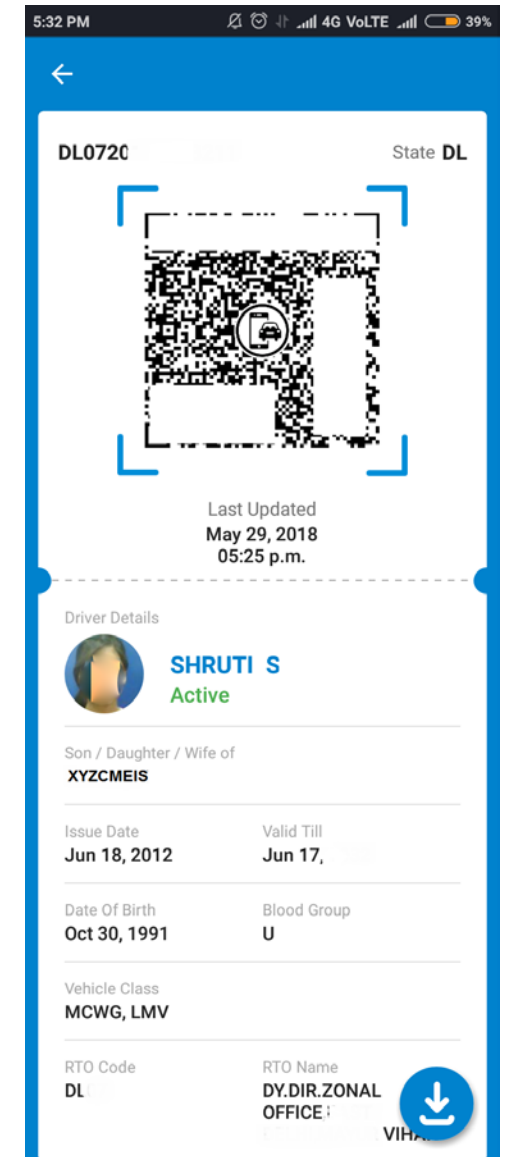

Share RC

5:31 PM 4G VoLTE 39%

Share RC

Select Duration

- 1 Day
- 1 Week
- 1 Month
- 6 Month
- 1 Year

Share RC

5:31 PM 4G VoLTE 39%

RC Dashboard

MH02D

KARAN V P

NAGAR S V ROAD, DAHISAR EAST MUMBAI, -400068

Issue Date: Apr 10, 2014 Valid Till: --

RC shared Successfully.

OK

RC Search My RC Shared RC Received RC

RC Dashboard - Record of Shared RCs (3/3)

DL Dashboard (1/2)

To see, share and receive DLs, and view list of previously shared & received DLs

Tap to load and view

DL Dashboard - Generating QR Code (2/2)

The End