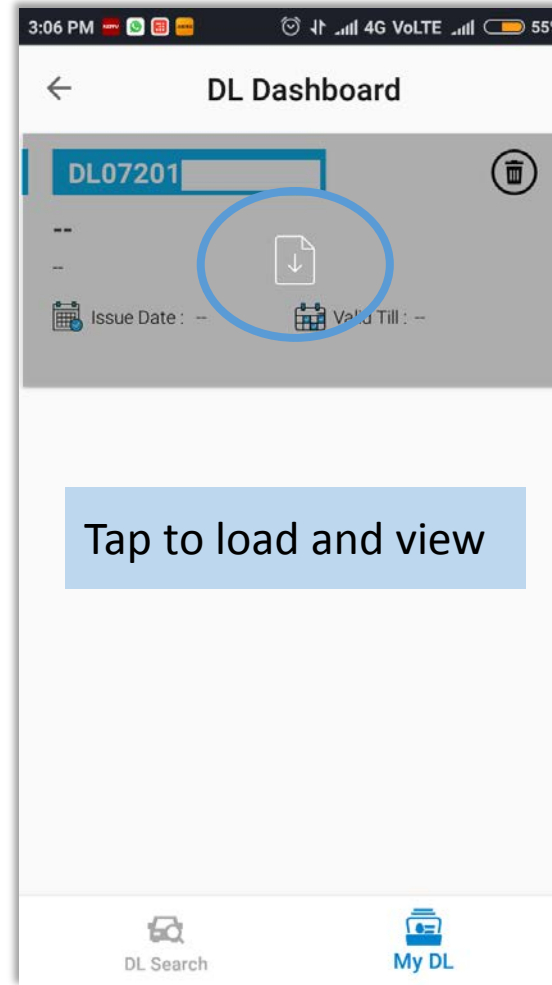

Share RC

5:31 PM 4G VoLTE 39%

Share RC

Select Duration

- 1 Day
- 1 Week
- 1 Month
- 6 Month
- 1 Year

Share RC

5:31 PM 4G VoLTE 39%

RC Dashboard

DL Dashboard (1/2)

To see, share and receive DLs, and view list of previously shared & received DLs

Tap to load and view

DL Dashboard - Generating QR Code (2/2)

The End