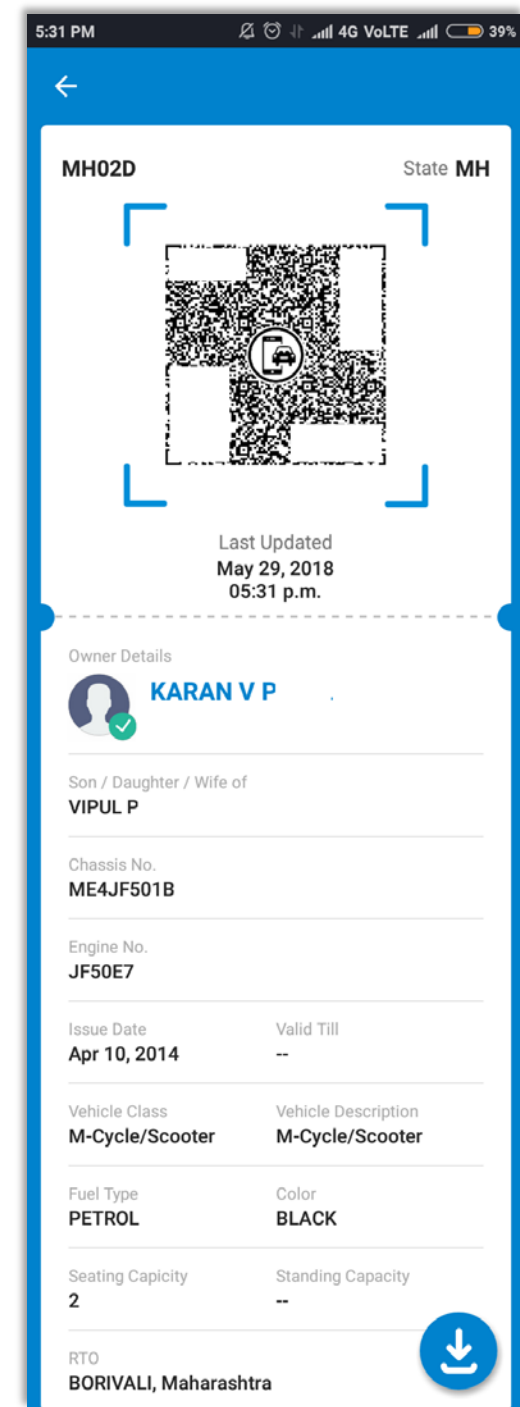

Share button allows user to send RC to any contact.

Delete button allows user to delete records of previously search RCs.

RC Dashboard - Share RC (2/3)

5:31 PM 4G VoLTE 39%

Share RC

MH02D

80804

Select Duration

Share RC

5:31 PM 4G VoLTE 39%

Share RC

Select Duration

- 1 Day
- 1 Week
- 1 Month
- 6 Month
- 1 Year

Share RC

5:31 PM 4G VoLTE 39%

RC Dashboard

MH02D

KARAN V P

NAGAR S V ROAD, DAHISAR EAST MUMBAI, -400068

Issue Date: Apr 10, 2014 Valid Till: --

RC shared Successfully.

OK

RC Search My RC Shared RC Received RC

RC Dashboard - Record of Shared RCs (3/3)

DL Dashboard (1/2)

To see, share and receive DLs, and view list of previously shared & received DLs

Tap to load and view

DL Dashboard - Generating QR Code (2/2)

The End