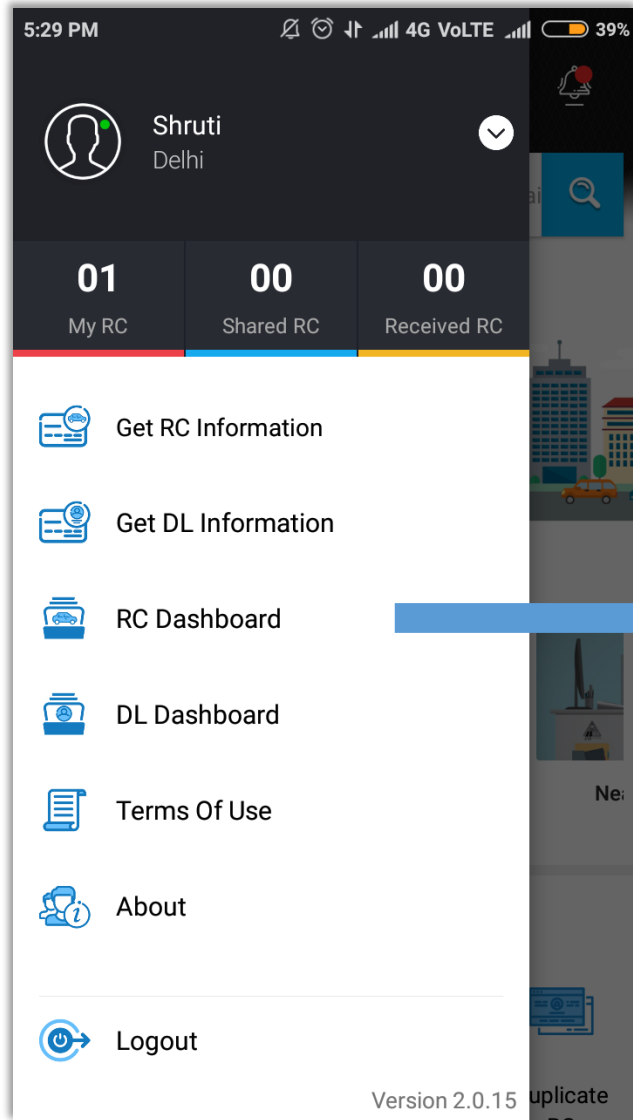

Search functionality to look up RC and DL records. Upon tapping the search box, the application takes the user to **RC or DL dashboard**, as per user requirement.

Search Function - Add to RC Dashboard

Get RC Information

To search and view RC information

Get DL Information

To search and view DL information

RC Dashboard (1/3)

To see, share and receive RCs, and view list of previously shared & received RCs

User may tap on **share** or **delete** buttons to take action of choice.

Share button allows user to send RC to any contact.

Delete button allows user to delete records of previously search RCs.

RC Dashboard - Share RC (2/3)

5:31 PM 4G VoLTE 39%

Share RC

MH02D

80804

Select Duration

Share RC

5:31 PM 4G VoLTE 39%

Share RC

Select Duration

- 1 Day
- 1 Week
- 1 Month
- 6 Month
- 1 Year

Share RC

5:31 PM 4G VoLTE 39%

RC Dashboard