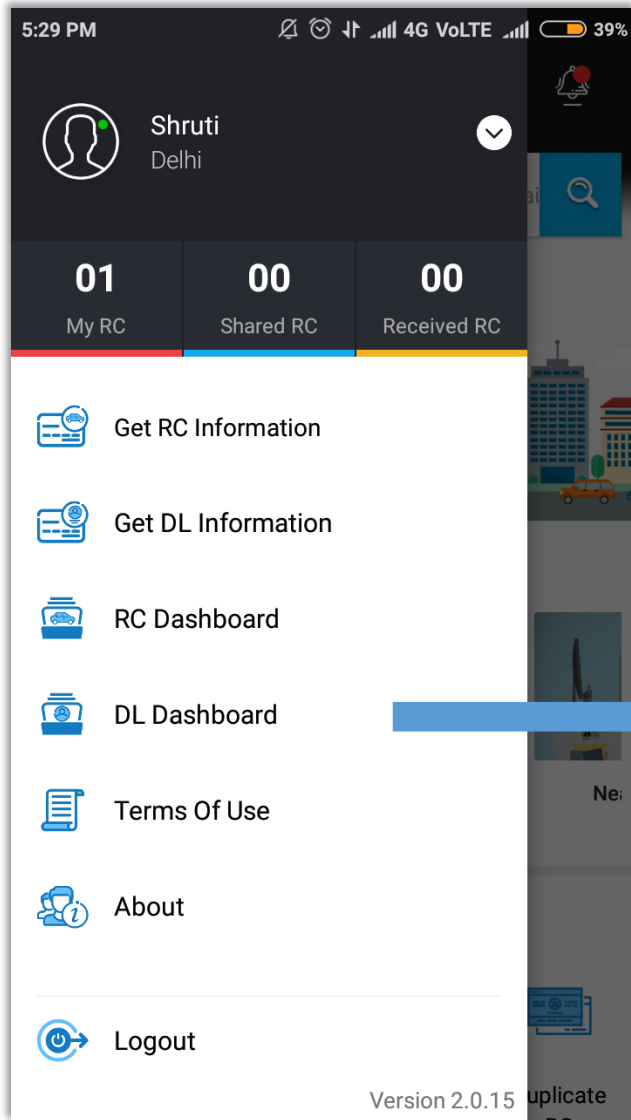

To search and view RC information

Get DL Information

To search and view DL information

RC Dashboard (1/3)

To see, share and receive RCs, and view list of previously shared & received RCs

User may tap on **share** or **delete** buttons to take action of choice.

Share button allows user to send RC to any contact.

Delete button allows user to delete records of previously search RCs.

RC Dashboard - Share RC (2/3)

5:31 PM 4G VoLTE 39%

Share RC

MH02D

80804

Select Duration

Share RC

5:31 PM 4G VoLTE 39%

Share RC

Select Duration

- 1 Day
- 1 Week
- 1 Month
- 6 Month
- 1 Year

Share RC

5:31 PM 4G VoLTE 39%

RC Dashboard

DL Dashboard (1/2)

To see, share and receive DLs, and view list of previously shared & received DLs

Tap to load and view

DL Dashboard - Generating QR Code (2/2)

The End